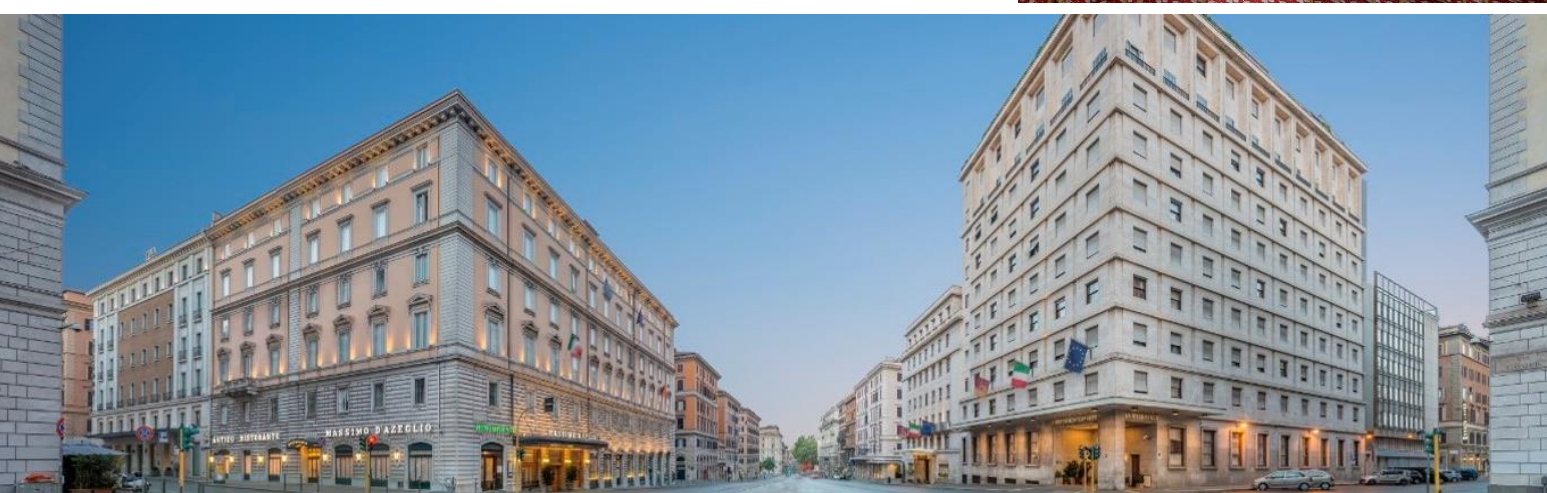

Nel cuore di Roma, a pochi passi dai principali monumenti romani & dalla stazione Centrale, Bettoja Hotels offre ai professionisti del settore MICE, 20 sale dedicate a meeting ed eventi, 2 ristoranti, un Rooftop, 2 bar e 493 camere suddivisi tra 3 Hotel.

PUNTI DI FORZA

- Posizione Centrale: la location è ideale per ogni tipo di spostamento in metro, in treno e/o in aereo.
- Sale meeting con luce naturale.
- Proiettori Laser con connessione HD e VGA
- Connessione fibra wi-fi gratuita.

IL POLO CONGRESSUALE

Bettoja Hotels è il partner ideale per meeting e conferenze. Gli hotel Bettoja offrono ai clienti un Centro Congressi unico e tecnologicamente avanzato che vanta un servizio di massimi livelli.

Tutte le sale riunioni sono dotate delle più moderne tecnologie audio e video: apparecchiature audio Bose, videoproiettore laser con HD & VGA, computer e accesso internet Wi-Fi ad alta velocità.

Per servizi aggiuntivi, come traduttori simultanei, interpreti, servizi di segreteria o segreteria telefonica, un team dedicato sarà pronto ad ascoltare le vostre necessità

Standard meeting equipment:

LCD projector - Flip Chart - Screen - Stationary
Hospitality desk - HighSpeed WiFi - Laser Marker
Microphone - Bose Audio System

On request:

Videoconference – Audio recording - Secretary service
- Hostesses - Simultaneous translation - Photo service –
Flower decorations – Technical Assistance

L Da Vinci (FCO) - 30 km
Ciampino (CIA) - 16 km

Centro città
City centre

Termini - 100 mt
Termini - 100 mt

A1 MI-NA uscita Roma Est - 20 km
A1 MI-NA exit Roma Est - 20 km

Nuova Fiera di Roma - 23 km
Exhibition centre - 23 km